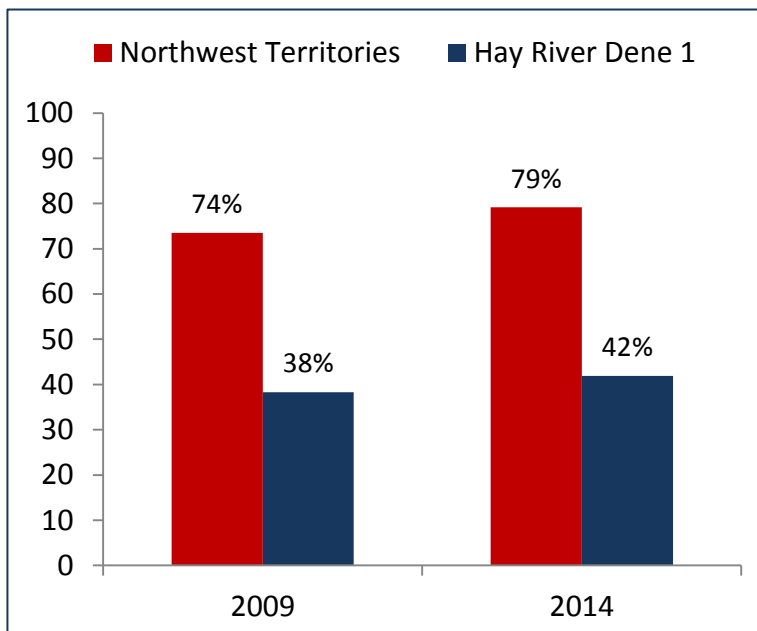

2014 Community Survey Results

Hay River Dene 1

Did you know?
of people 15+ years

51%
spent nights on
the land

55%
hunted or fished

28%
gathered berries

Percentage with High School Diploma or Higher

Employment Rates

Percentage of Households . . .

Households with Internet (%)

More facts from Hay River Dene 1

52% of Aboriginal persons 15 and older speak an Aboriginal language (50% in 2009)

What you liked **best**
about your community