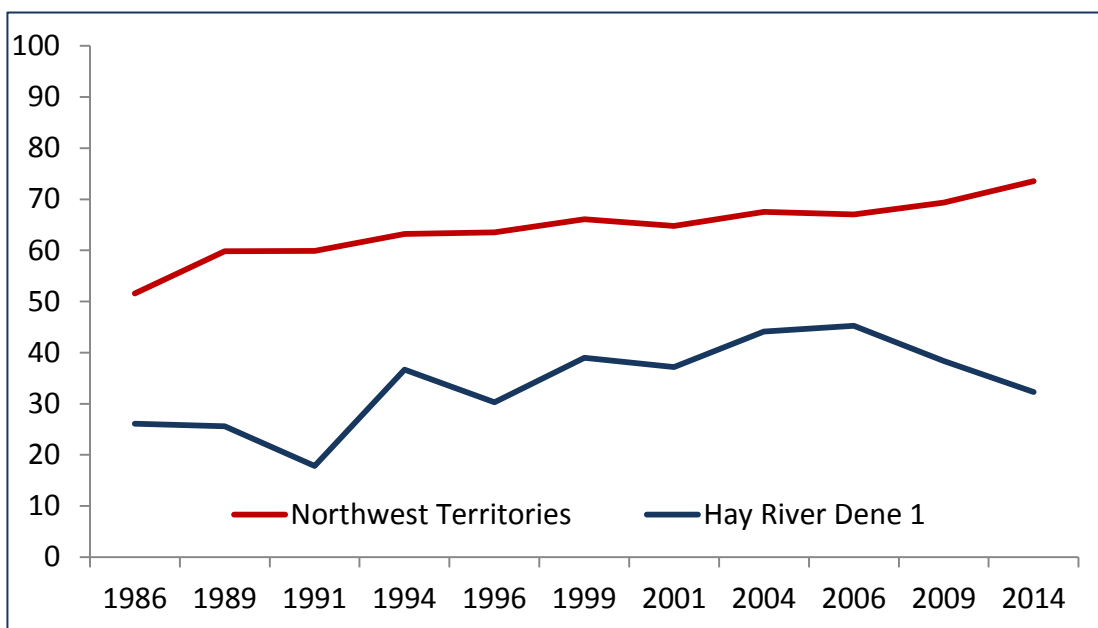

2014 Community Survey Results

Hay River Dene 1

Did you know?
of people 15+ years

51%
spent nights on
the land

55%
hunted or fished

28%
gathered berries

Percentage with High School Diploma or Higher

Employment Rates

Percentage of Households . . .

Households with Internet (%)

More facts from Hay River Dene 1

52% of Aboriginal persons 15 and older speak an Aboriginal language (50% in 2009)

What you liked **best**
about your community