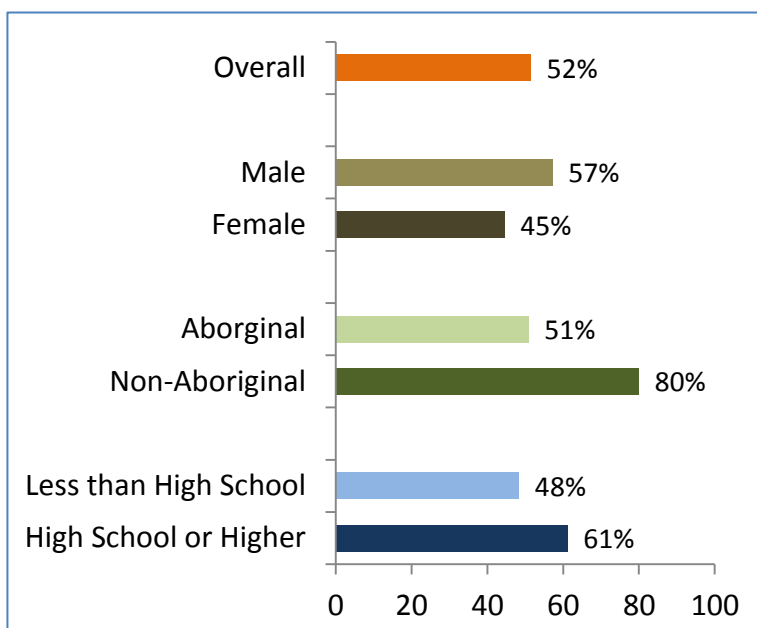

2014 Community Survey Results

Hay River Dene 1

Did you know?
of people 15+ years

51%
spent nights on
the land

55%
hunted or fished

28%
gathered berries

Percentage with High School Diploma or Higher

Employment Rates

Percentage of Households . . .

Households with Internet (%)

More facts from Hay River Dene 1

52% of Aboriginal persons 15 and older speak an Aboriginal language (50% in 2009)

What you liked **best**
about your community