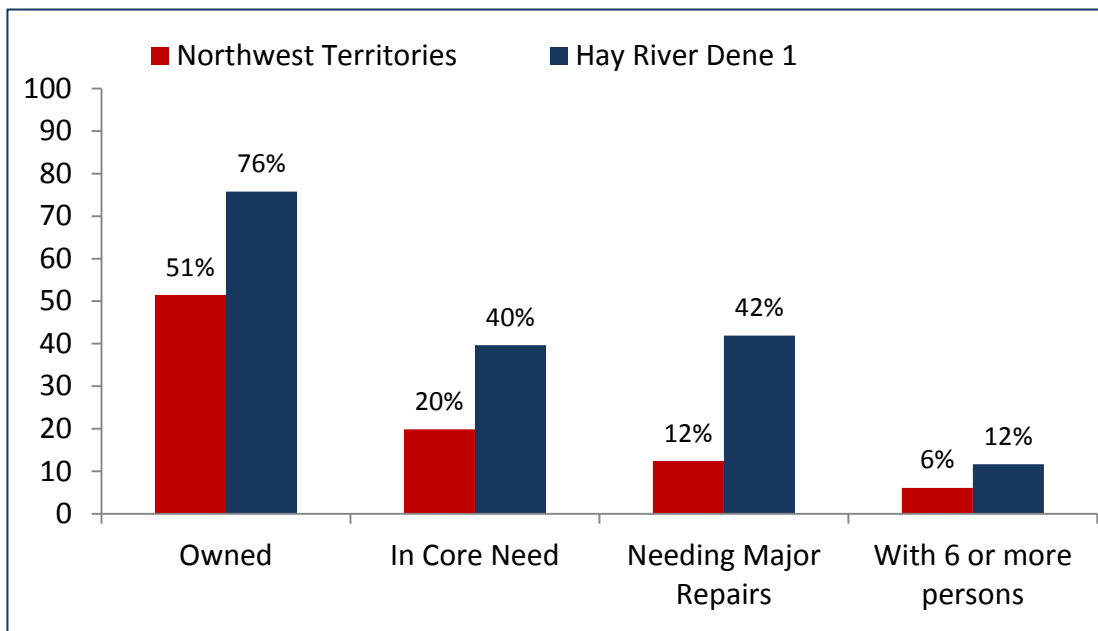

2014 Community Survey Results

Hay River Dene 1

Did you know?
of people 15+ years

51%
spent nights on
the land

55%
hunted or fished

28%
gathered berries

Percentage with High School Diploma or Higher

Employment Rates

Percentage of Households . . .

Households with Internet (%)

More facts from Hay River Dene 1

52% of Aboriginal persons 15 and older speak an Aboriginal language (50% in 2009)

What you liked **best**
about your community